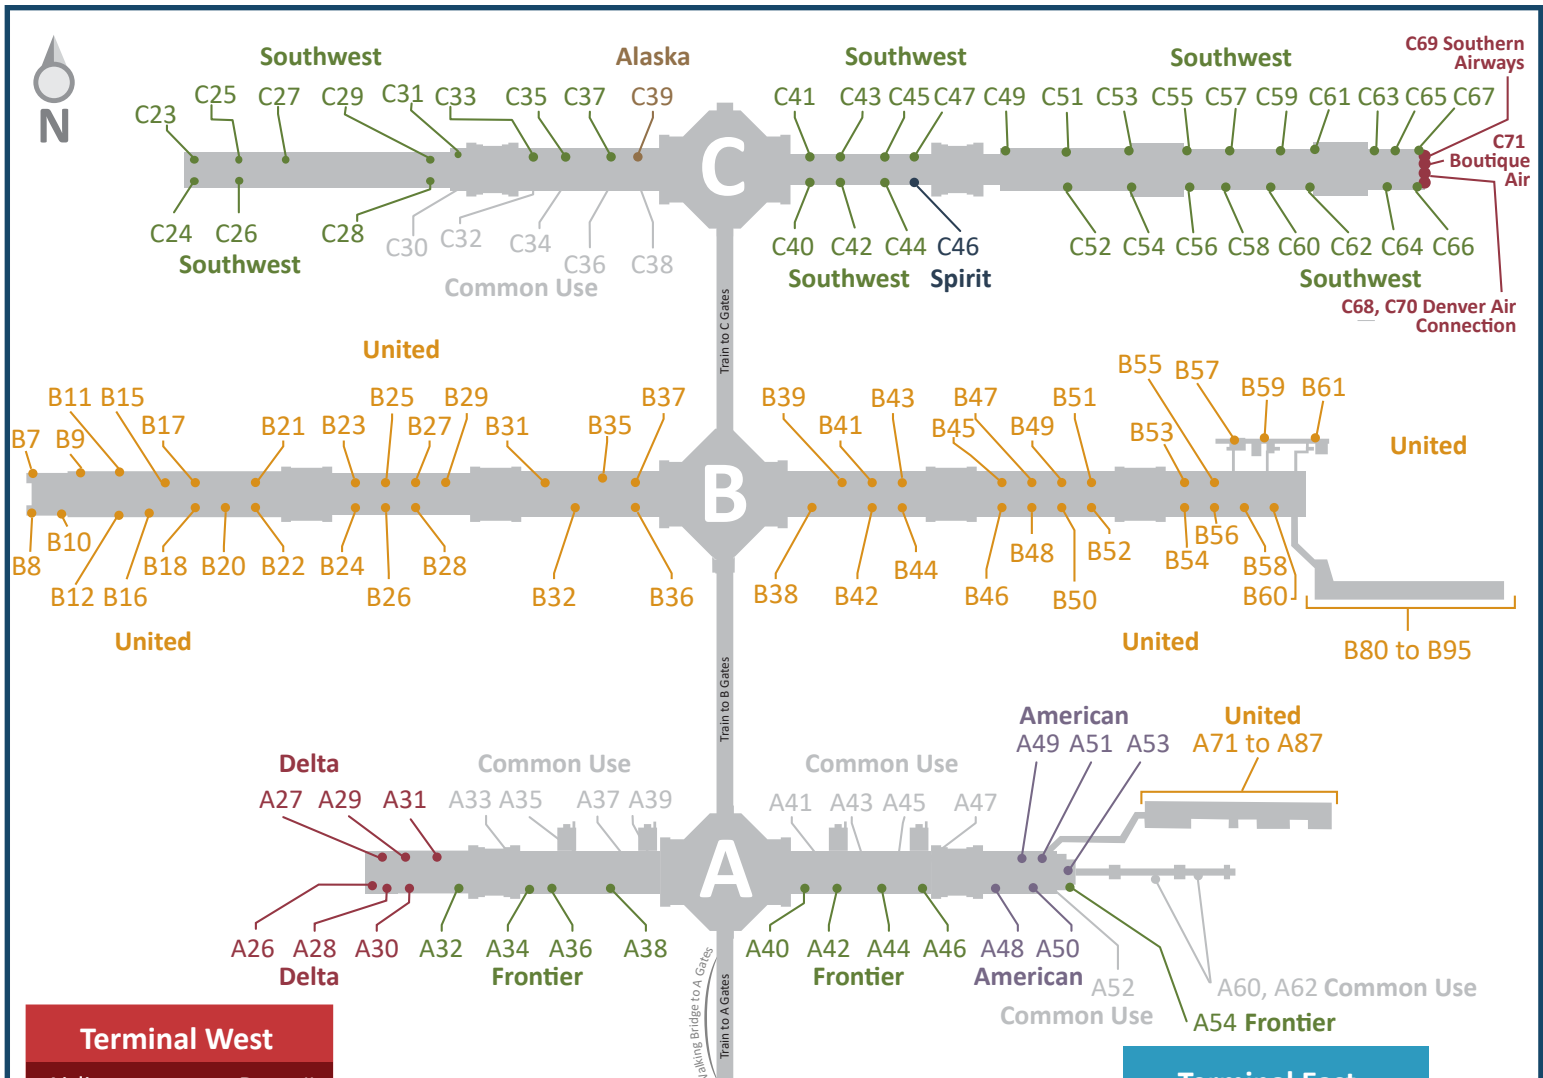

AIRLINE LOCATIONS AT DEN

Terminal West	
Airline	Door #
AeroMexico	602
Air Canada	602
Air France	602
Allegiant	602
American	604
British Airways	600
Cayman Airways	602
CopaAirlines	602
Edelweiss	604
Icelandair	602
jetBlue	600
Lufthansa	602
Sun Country	602
United	610 - 616
Volaris	600
WestJet	602

Terminal East	
Airline	Door #
Alaska	617
Boutique Air	603
Delta	605
Denver Air Connection	603
Frontier	601 - 603
Southern Airways	603
Southwest	611 - 613
Spirit	605

Common Use Gates	
AeroMexico	jetBlue
Air Canada	Icelandair
Air France	Lufthansa
Allegiant	Southern Airways
British Airways	Airways
Cayman	Sun Country
CopaAirlines	Volaris
Edelweiss	WestJet