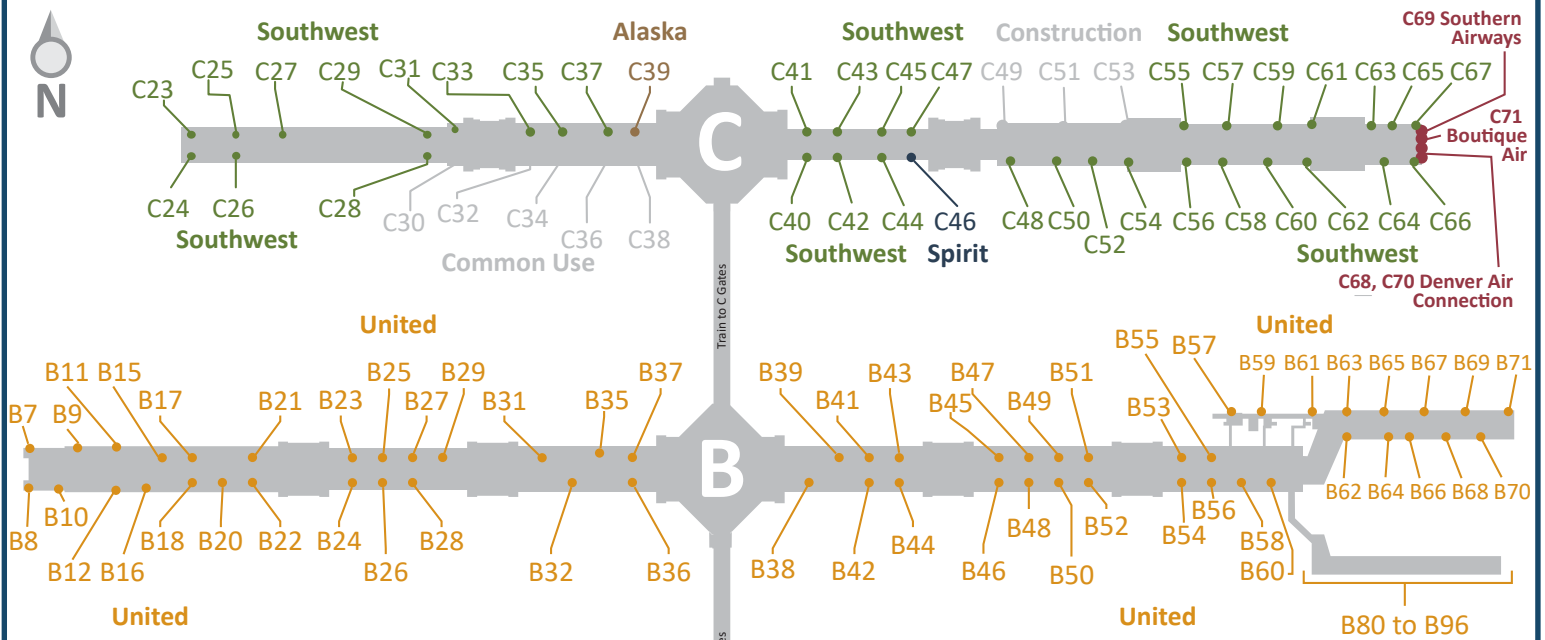

# AIRLINE LOCATIONS AT DEN

Terminal West		
Airline	Door #	Bags
Aeromexico	614	Int'l
Air Canada	616	11
Air France	614	Int'l
Cayman Air.	616	Int'l
Copa Airlines	616	Int'l
Delta	612	10
Edelweiss	614	Int'l
Icelandair	614	Int'l
Lufthansa	616	Int'l
Spirit	616	11
United	606 - 612	12-19
WestJet	614	11

Terminal East		
Airline	Door #	Bags
Alaska	615	9
Allegiant	615	6
American	613	8-9
British Airways	615	Int'l
Denver Air	617	6
Connection		
Frontier	611	6-8
jetBlue	617	8
Southern Air.	615	6
Sun Country	615	6
Southwest	607 - 609	1-6
Volaris	615	Int'l

Common Use Gates	
AeroMexico	Edelweiss
Air Canada	jetBlue
Air France	Icelandair
Allegiant	Lufthansa
British Airways	Sun Country
Cayman	Volaris
Copa Airlines	WestJet