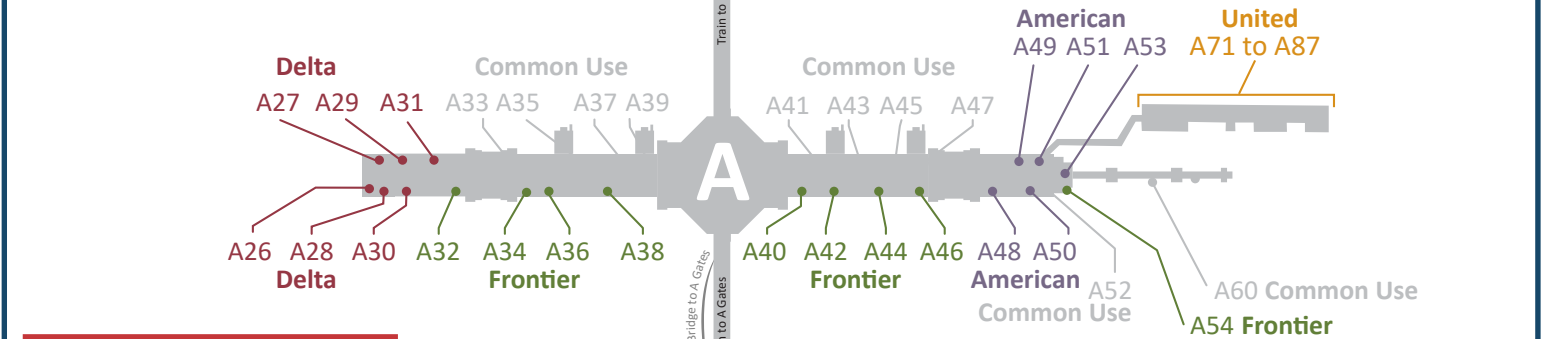

# AIRLINE LOCATIONS AT DEN

Terminal West		
Airline	Door #	Bags
Aeromexico	614	Int'l
Air Canada	616	11
Air France	614	Int'l
Cayman Air.	616	Int'l
Copa Airlines	616	Int'l
Delta	612	10
Edelweiss	614	Int'l
Icelandair	614	Int'l
Lufthansa	616	Int'l
Spirit	616	11
United	606 - 612	12-19
WestJet	614	11

Terminal East		
Airline	Door #	Bags
Alaska	615	9
Allegiant	615	6
American	613	8-9
British Airways	615	Int'l
Denver Air	617	6
Connection		
Frontier	611	6-8
jetBlue	617	8
Southern Air.	615	6
Sun Country	615	6
Southwest	607 - 609	1-6
Volaris	615	Int'l