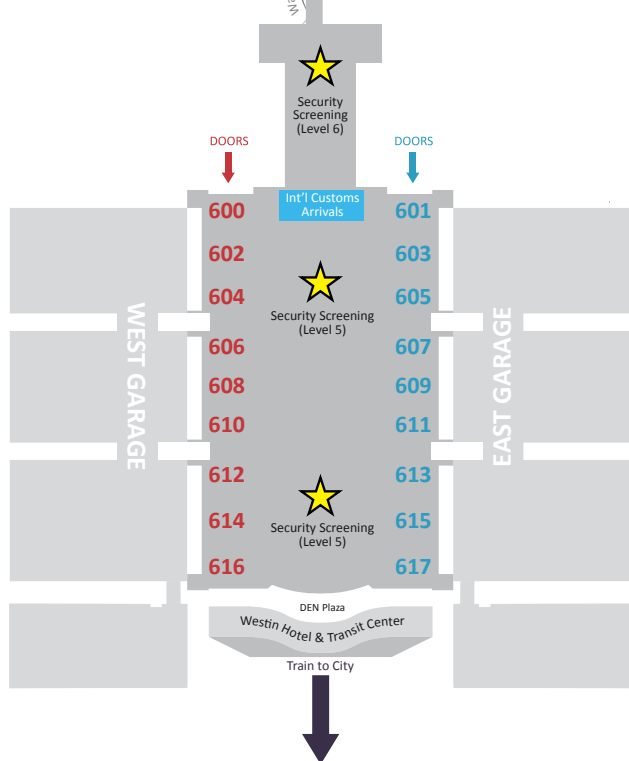

AIRLINE LOCATIONS AT DEN

Terminal West	
Airline	Door #
AeroMexico	602
Air Canada	602
Alaska	604
Allegiant	602
American	604
British Airways	600
Denver Air Connection	602
Icelandair	602
Lufthansa	602
Norwegian	602
Sun Country	602
United	606 - 616
Volaris	600

Terminal East	
Airline	Door #
Boutique Air	605
Delta	617
Frontier	601 - 603
Great Lakes	605
jetBlue	607
Southwest	611 - 613
Spirit	605
ViaAir	605
Virgin America	605

Common Use Gates	
AeroMexico	Lufthansa
Air Canada	Norwegian
Allegiant	Sun Country
British Airways	Virgin America
jetBlue	Volaris
Icelandair	