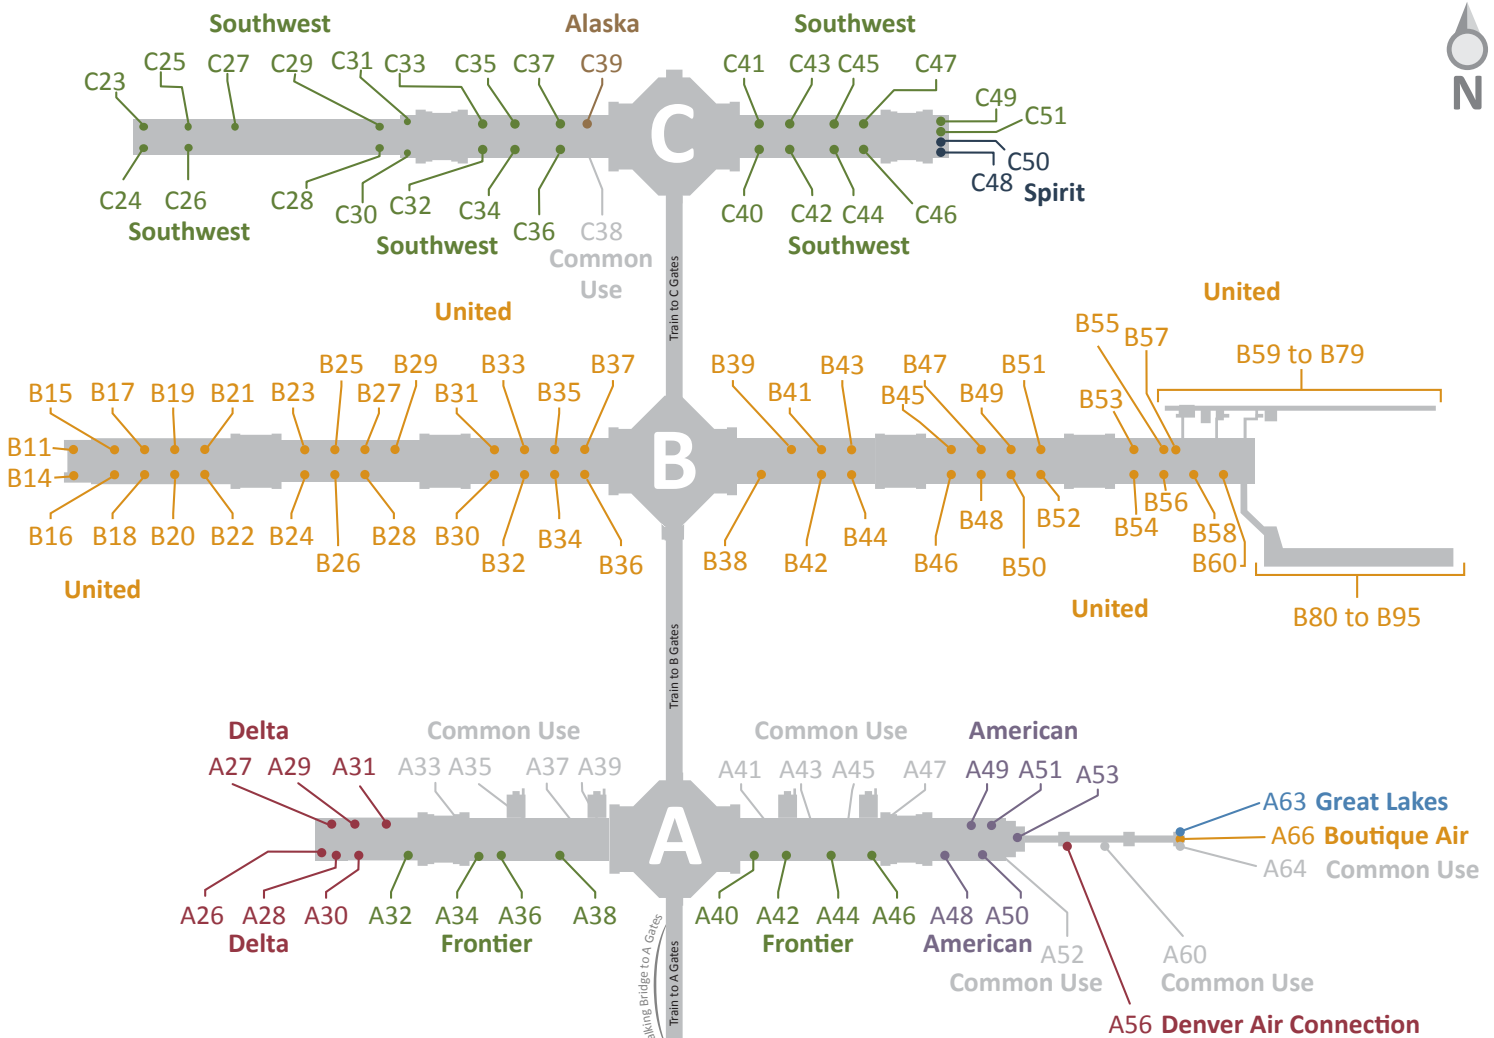

AIRLINE LOCATIONS AT DEN

Terminal West	
Airline	Door #
AeroMexico	602
Air Canada	602
Alaska	604
Allegiant	602
American	604
British Airways	600
Denver Air Connection	602
Icelandair	602
Lufthansa	602
Norwegian	602
Sun Country	602
United	606 - 616
Volaris	600

Terminal East	
Airline	Door #
Boutique Air	605
Delta	617
Frontier	601 - 603
Great Lakes	605
jetBlue	607
Southwest	611 - 613
Spirit	605
ViaAir	605
Virgin America	605

Common Use Gates	
AeroMexico	Lufthansa
Air Canada	Norwegian
Allegiant	Sun Country
British Airways	Virgin America
jetBlue	Volaris
Icelandair	