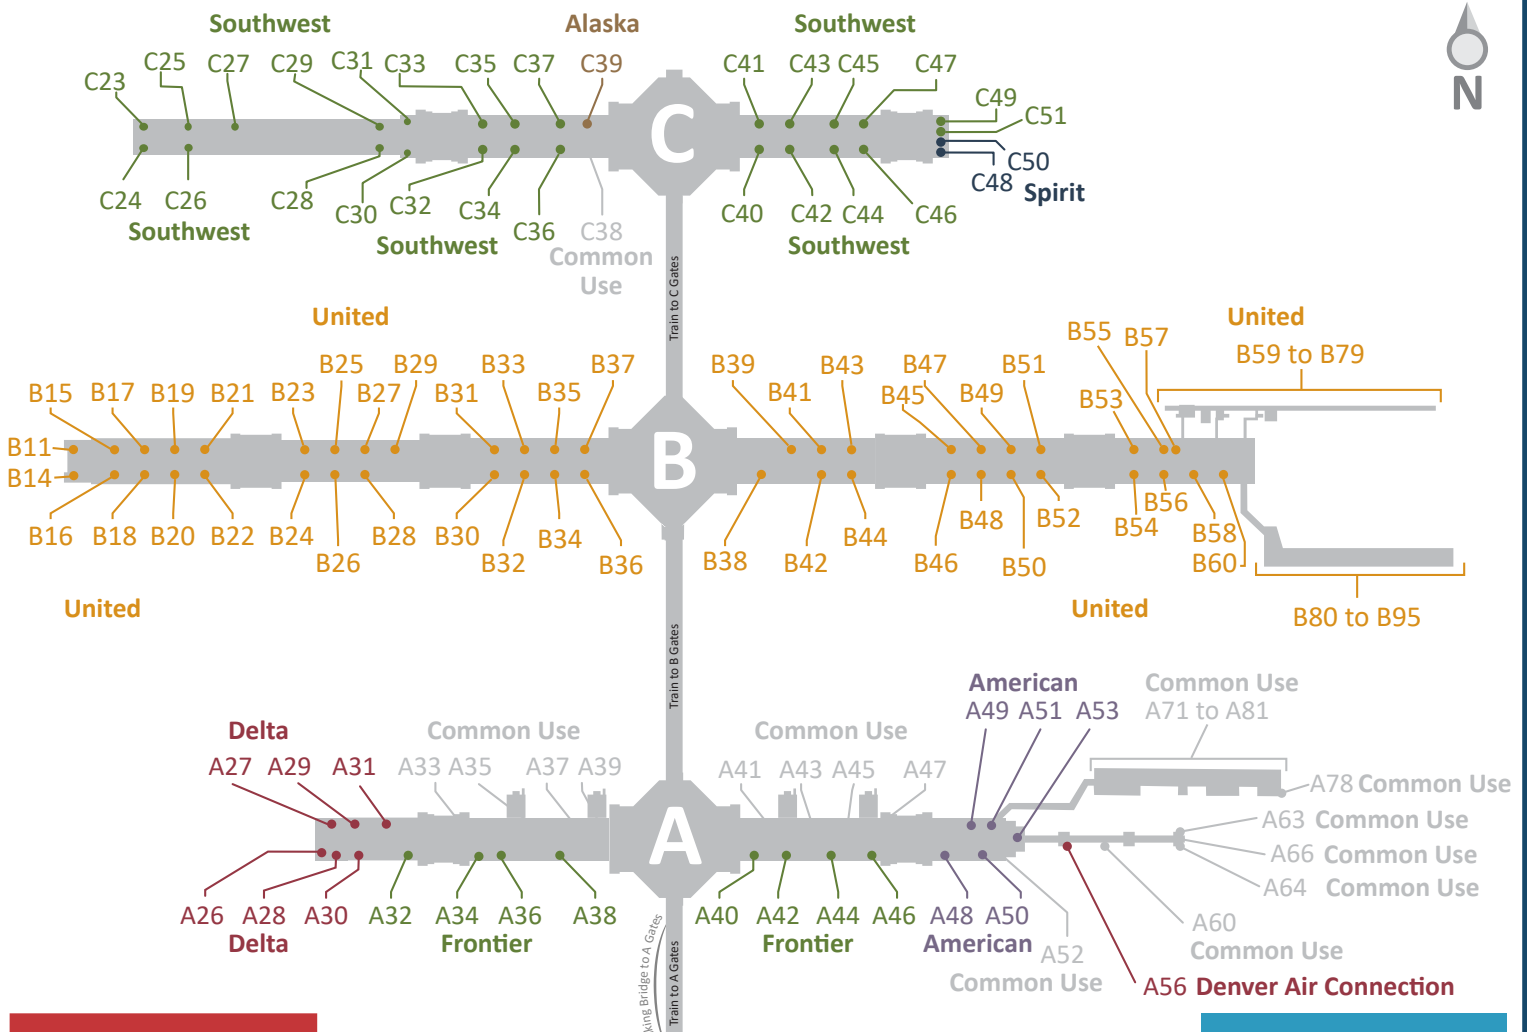

AIRLINE LOCATIONS AT DEN

Terminal West	
Airline	Door #
AeroMexico	602
Air Canada	602
Allegiant	602
American	604
British Airways	600
COPA	602
Denver Air Connection	602
Icelandair	602
jetBlue	600
Lufthansa	602
Norwegian	602
Sun Country	602
United	606 - 616
Volaris	600
WestJet	602

Terminal East	
Airline	Door #
Alaska	617
Boutique Air	615
Delta	605
Frontier	601 - 603
Great Lakes	615
Southwest	611 - 613
Spirit	605

Common Use Gates	
AeroDynamics	Icelandair
AeroMexico	Lufthansa
Air Canada	Norwegian
Allegiant	Sun Country
British Airways	Volaris
jetBlue	WestJet