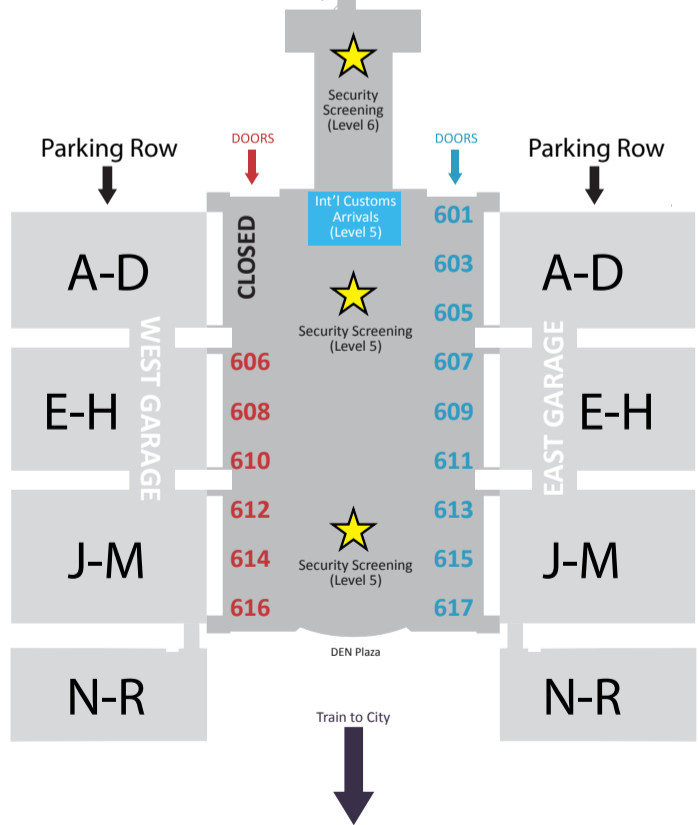

# AIRLINE LOCATIONS AT DEN

Terminal West		
Airline	Door #	Bags
Aeromexico	614	Int'l
Air Canada	616	11
Air France	614	Int'l
Cayman Air.	616	Int'l
Copa Airlines	616	Int'l
Delta	612	10
Edelweiss	614	Int'l
Icelandair	614	Int'l
Lufthansa	616	Int'l
Spirit	616	11
United	606 - 612	12-19
WestJet	614	11

Common Use Gates	
AeroMexico	Edelweiss
Air Canada	jetBlue
Air France	Icelandair
Allegiant	Lufthansa
British Airways	Sun Country
Cayman	Volaris
Copa Airlines	WestJet

Terminal East		
Airline	Door #	Bags
Alaska	615	9
Allegiant	615	6
American	613	8-9
British Airways	615	Int'l
Denver Air	617	6
Connection		
Frontier	611	6-8
jetBlue	617	8
Southern Air.	615	6
Sun Country	615	6
Southwest	607 - 609	1-6
Volaris	615	Int'l