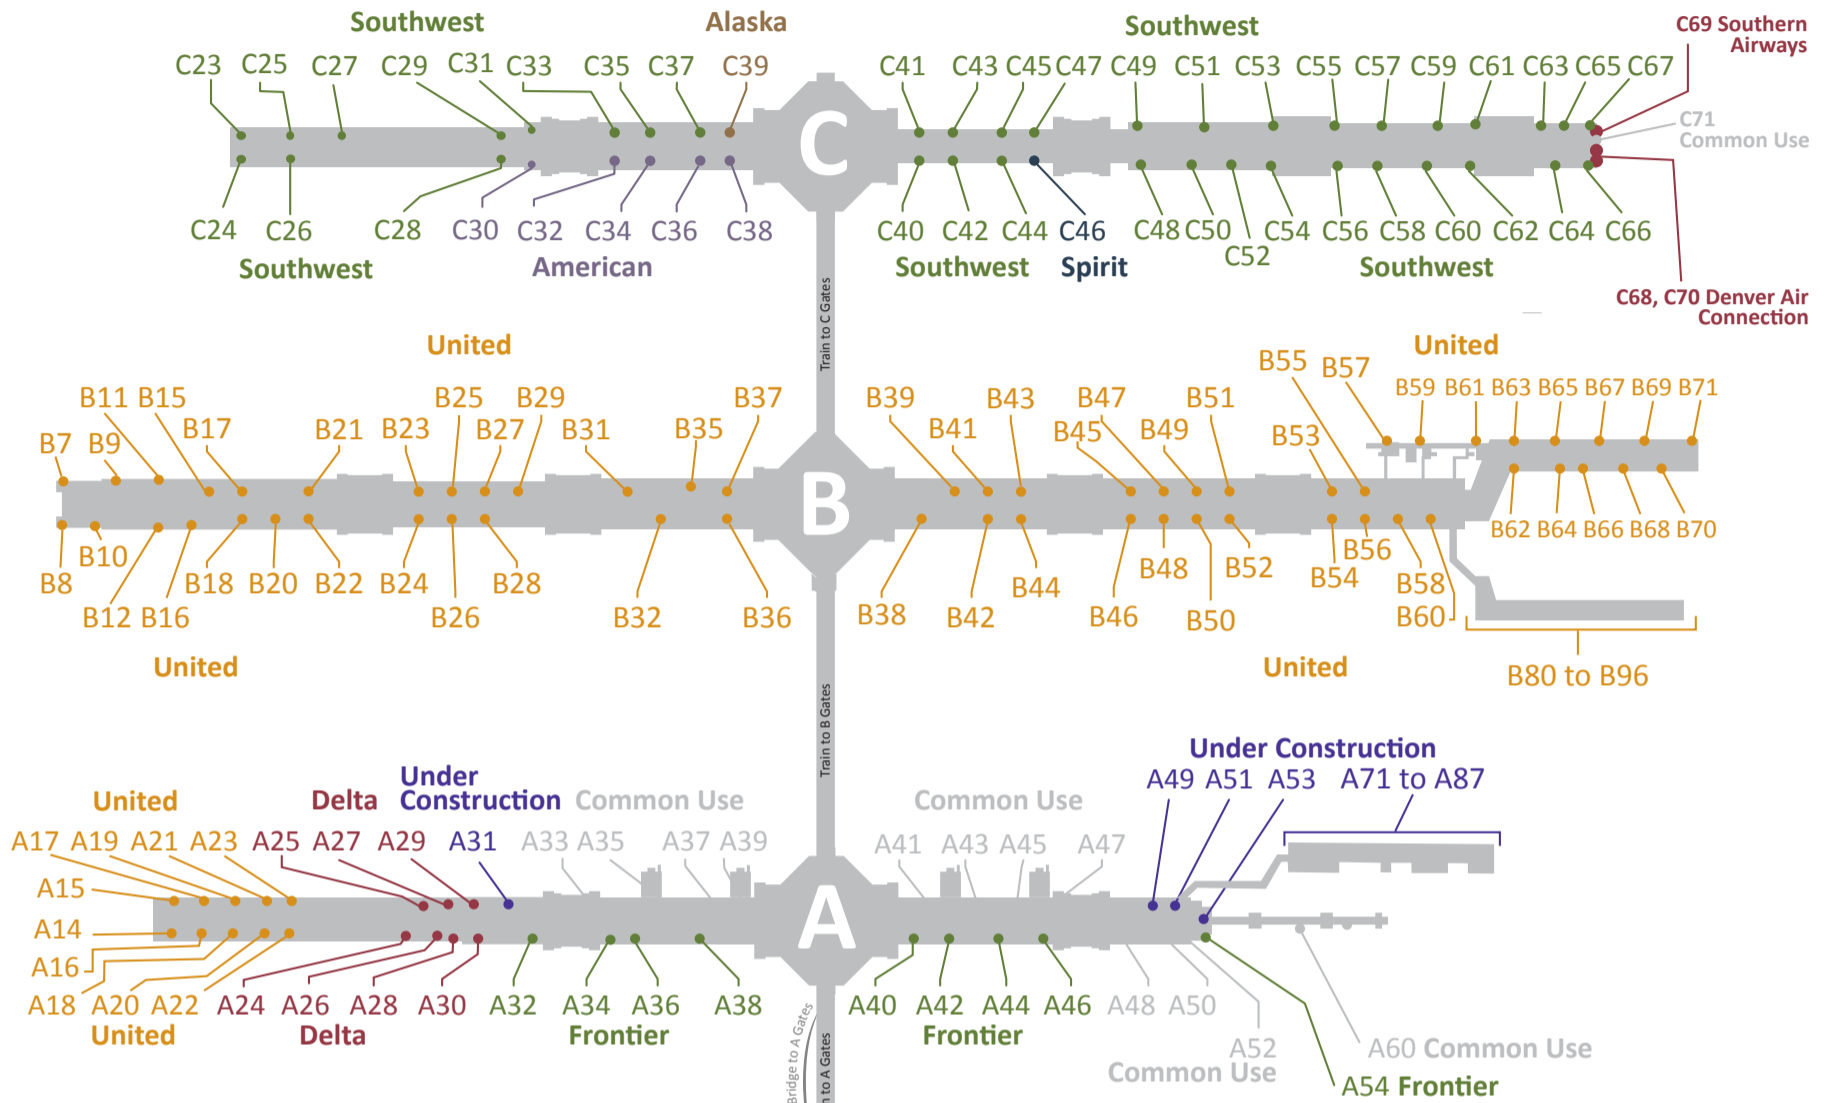

# AIRLINE LOCATIONS AT DEN

Terminal West		
Airline	Door #	Bags
Aeromexico	614	Int'l
Air Canada	616	11
Air France	614	Int'l
Cayman Air.	616	Int'l
Copa Airlines	616	Int'l
Delta	612	10
Edelweiss	614	Int'l
Icelandair	614	Int'l
Lufthansa	616	Int'l
Spirit	616	11
United	606 - 612	12-19
WestJet	614	11

Common Use Gates	
AeroMexico	Edelweiss
Air Canada	jetBlue
Air France	Icelandair
Allegiant	Lufthansa
British Airways	Sun Country
Cayman	Volaris
Copa Airlines	WestJet

Terminal East		
Airline	Door #	Bags
Alaska	615	9
Allegiant	615	6
American	613	8-9
British Airways	615	Int'l
Denver Air	617	6
Connection		
Frontier	611	6-8
jetBlue	617	8
Southern Air.	615	6
Sun Country	615	6
Southwest	607 - 609	1-6
Volaris	615	Int'l