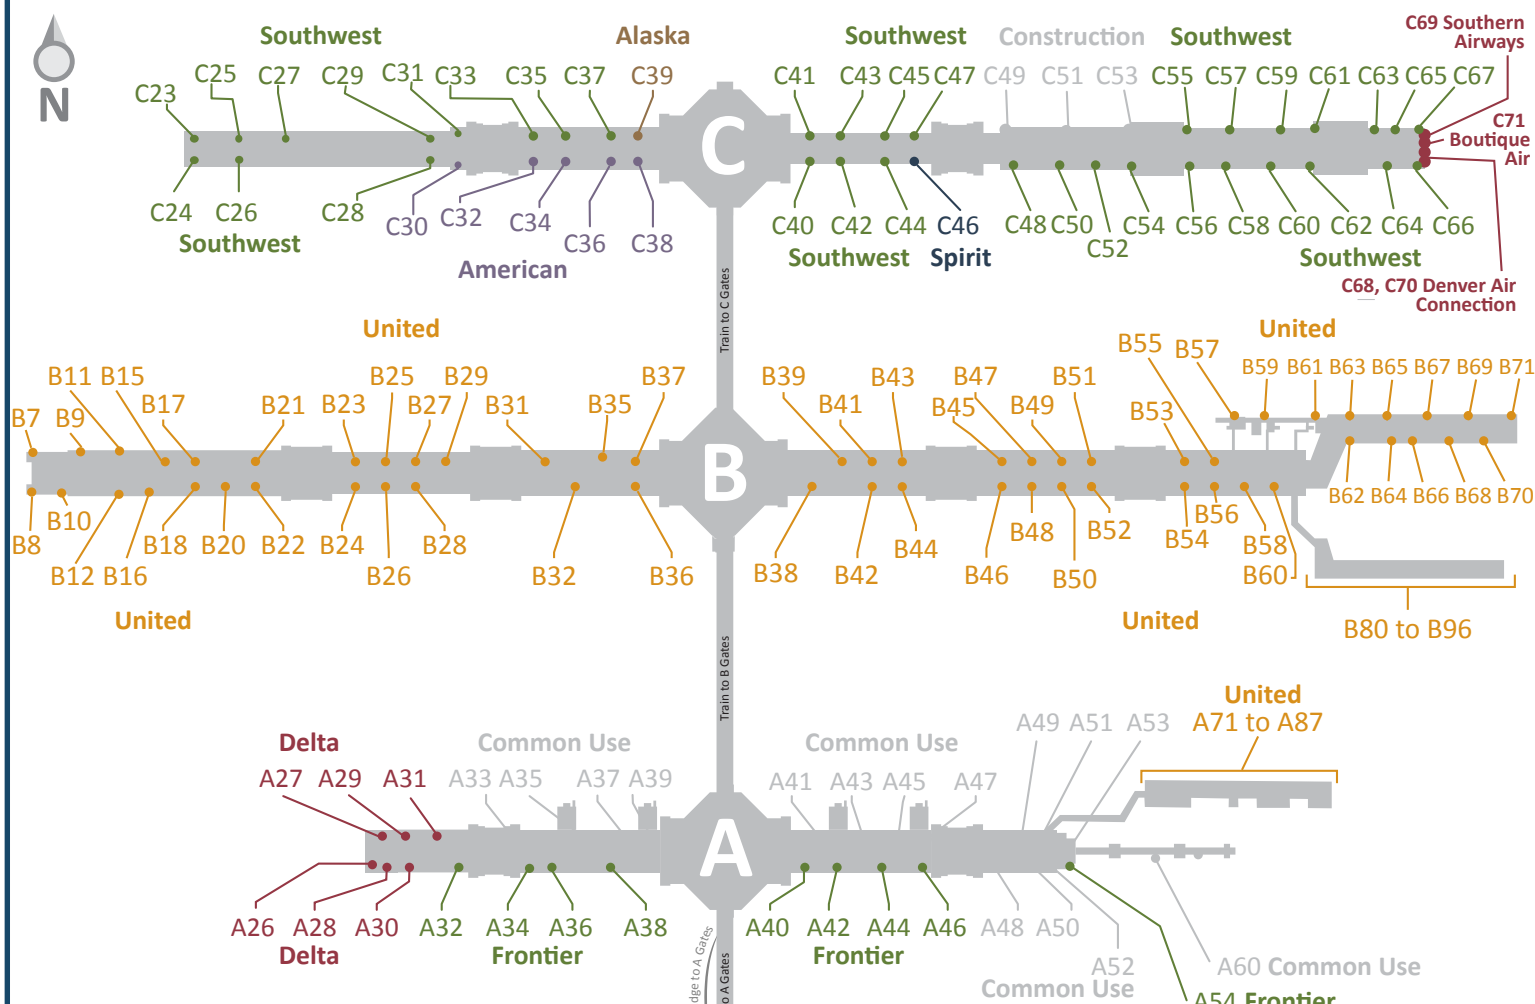

AIRLINE LOCATIONS AT DEN

Terminal West		
Airline	Door #	Bags
Aeromexico	614	Int'l
Air Canada	616	11
Air France	614	Int'l
Cayman Air.	616	Int'l
Copa Airlines	616	Int'l
Delta	612	10
Edelweiss	614	Int'l
Icelandair	614	Int'l
Lufthansa	616	Int'l
Spirit	616	11
United	606 - 612	12-19
WestJet	614	11

Common Use Gates	
AeroMexico	Edelweiss
Air Canada	jetBlue
Air France	Icelandair
Allegiant	Lufthansa
British Airways	Sun Country
Cayman	Volaris
Copa Airlines	WestJet

Terminal East		
Airline	Door #	Bags
Alaska	615	9
Allegiant	615	6
American	613	8-9
British Airways	615	Int'l
Denver Air	617	6
Connection		
Frontier	611	6-8
jetBlue	617	8
Southern Air.	615	6
Sun Country	615	6
Southwest	607 - 609	1-6
Volaris	615	Int'l