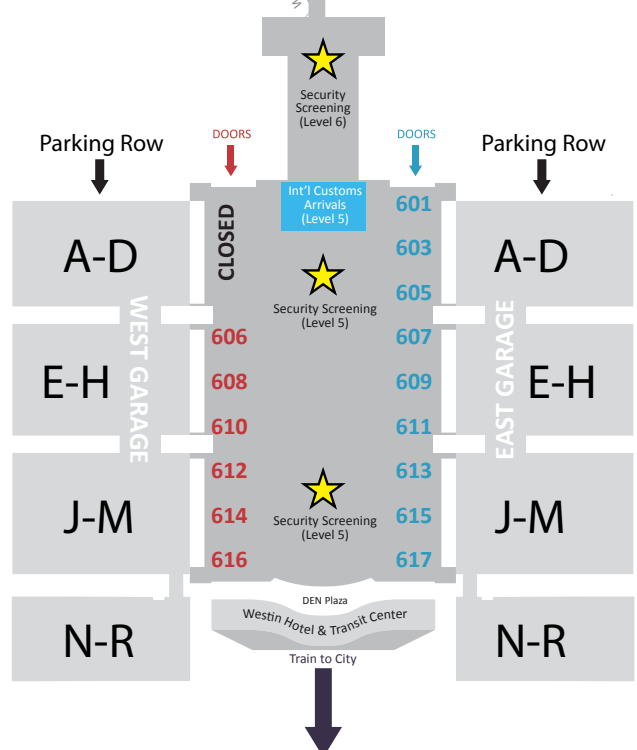

AIRLINE LOCATIONS AT DEN

Terminal West		
Airline	Door #	Bags
Aeromexico	614	Int'l
Air Canada	616	11
Air France	614	Int'l
Cayman Air.	616	Int'l
Copa Airlines	616	Int'l
Delta	612	10
Edelweiss	614	Int'l
Icelandair	614	Int'l
Lufthansa	616	Int'l
Spirit	616	11
United	606 - 612	12-19
WestJet	614	11

Common Use Gates	
AeroMexico	Edelweiss
Air Canada	jetBlue
Air France	Icelandair
Allegiant	Lufthansa
British Airways	Sun Country
Cayman	Volaris
Copa Airlines	WestJet

Terminal East		
Airline	Door #	Bags
Alaska	615	9
Allegiant	615	6
American	613	8-9
British Airways	615	Int'l
Denver Air	617	6
Connection		
Frontier	611	6-8
jetBlue	617	8
Southern Air.	615	6
Sun Country	615	6
Southwest	607 - 609	1-6
Volaris	615	Int'l