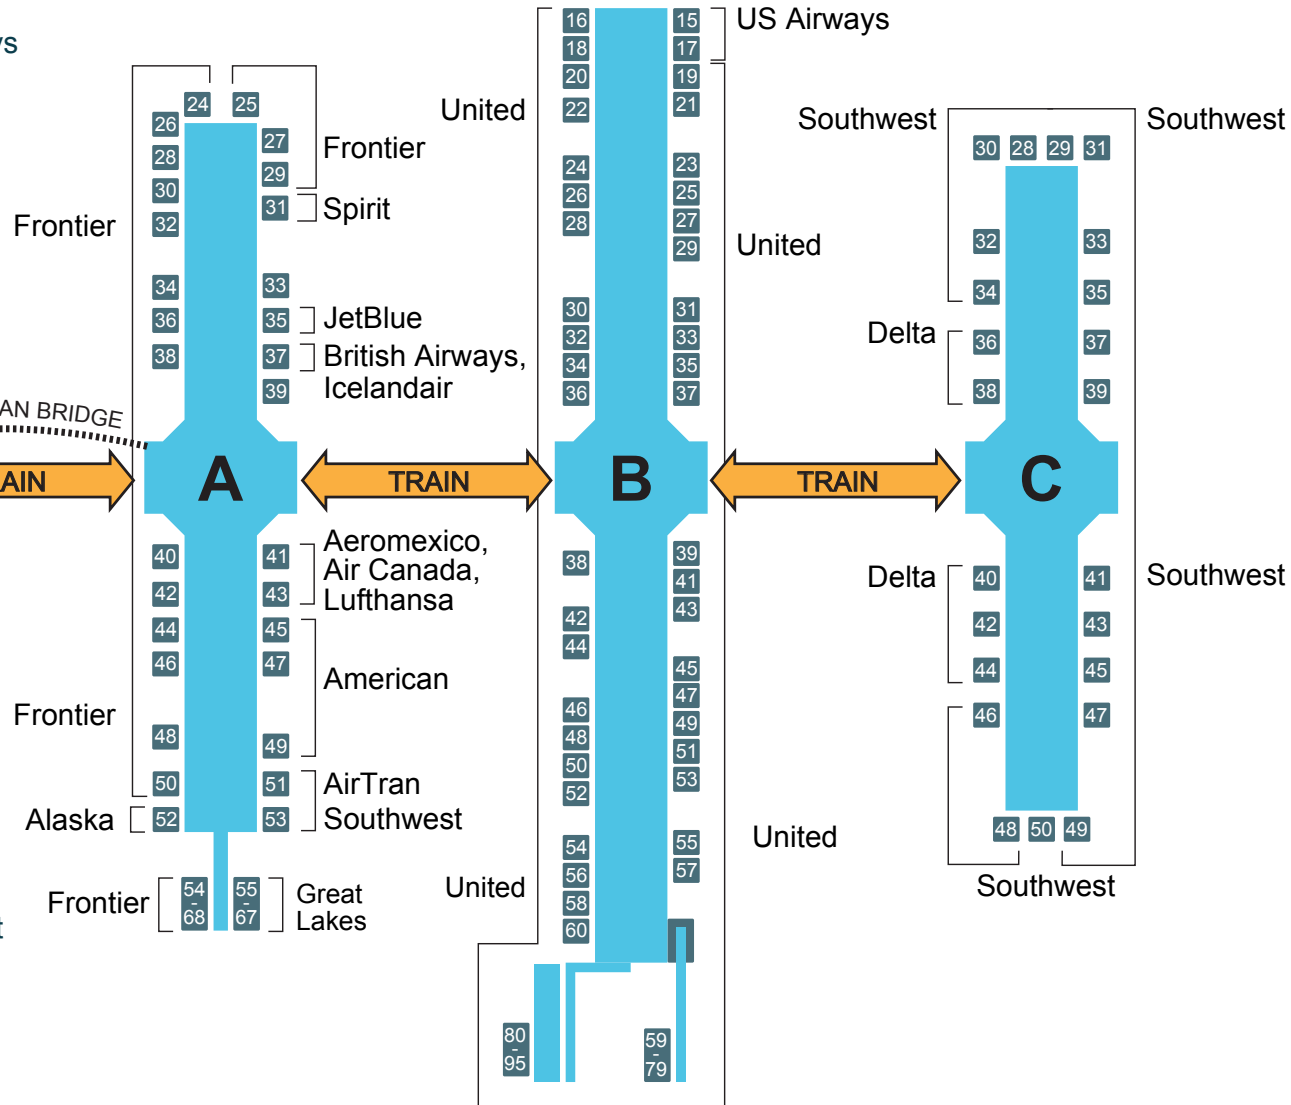

AIRPORT LAYOUT

For more information, please call (303) 342-2200

Terminal West Ticketing & Baggage

| | | |
|------------|-----------------|------------|
| Aeromexico | British Airways | United |
| Air Canada | Icelandair | US Airways |
| American | Lufthansa | |

Terminal East Ticketing & Baggage

| | | |
|---------|-------------|-----------|
| AirTran | Frontier | Southwest |
| Alaska | Great Lakes | Spirit |
| Delta | JetBlue | |

- Security Screening Areas (Levels 5 & 6)
- Baggage Claim (Level 5)
- Ticket Counters (Level 6)
- Access to Train (Level 5)
- International US Customs Arrivals (Level 5)
- Domestic Arrivals (Level 5)