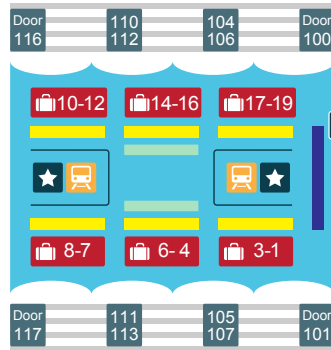

AIRPORT LAYOUT

For more information, please call (303) 342-2200

Terminal West Ticketing & Baggage

| | | |
|------------|-----------------|------------|
| Aeromexico | British Airways | United |
| Air Canada | Icelandair | US Airways |
| American | Lufthansa | |

Terminal East Ticketing & Baggage

| | | |
|---------|-------------|-----------|
| AirTran | Frontier | Southwest |
| Alaska | Great Lakes | Spirit |
| Delta | JetBlue | |

- Security Screening Areas (Levels 5 & 6)
- Baggage Claim (Level 5)
- Ticket Counters (Level 6)
- Access to Train (Level 5)
- International US Customs Arrivals (Level 5)
- Domestic Arrivals (Level 5)